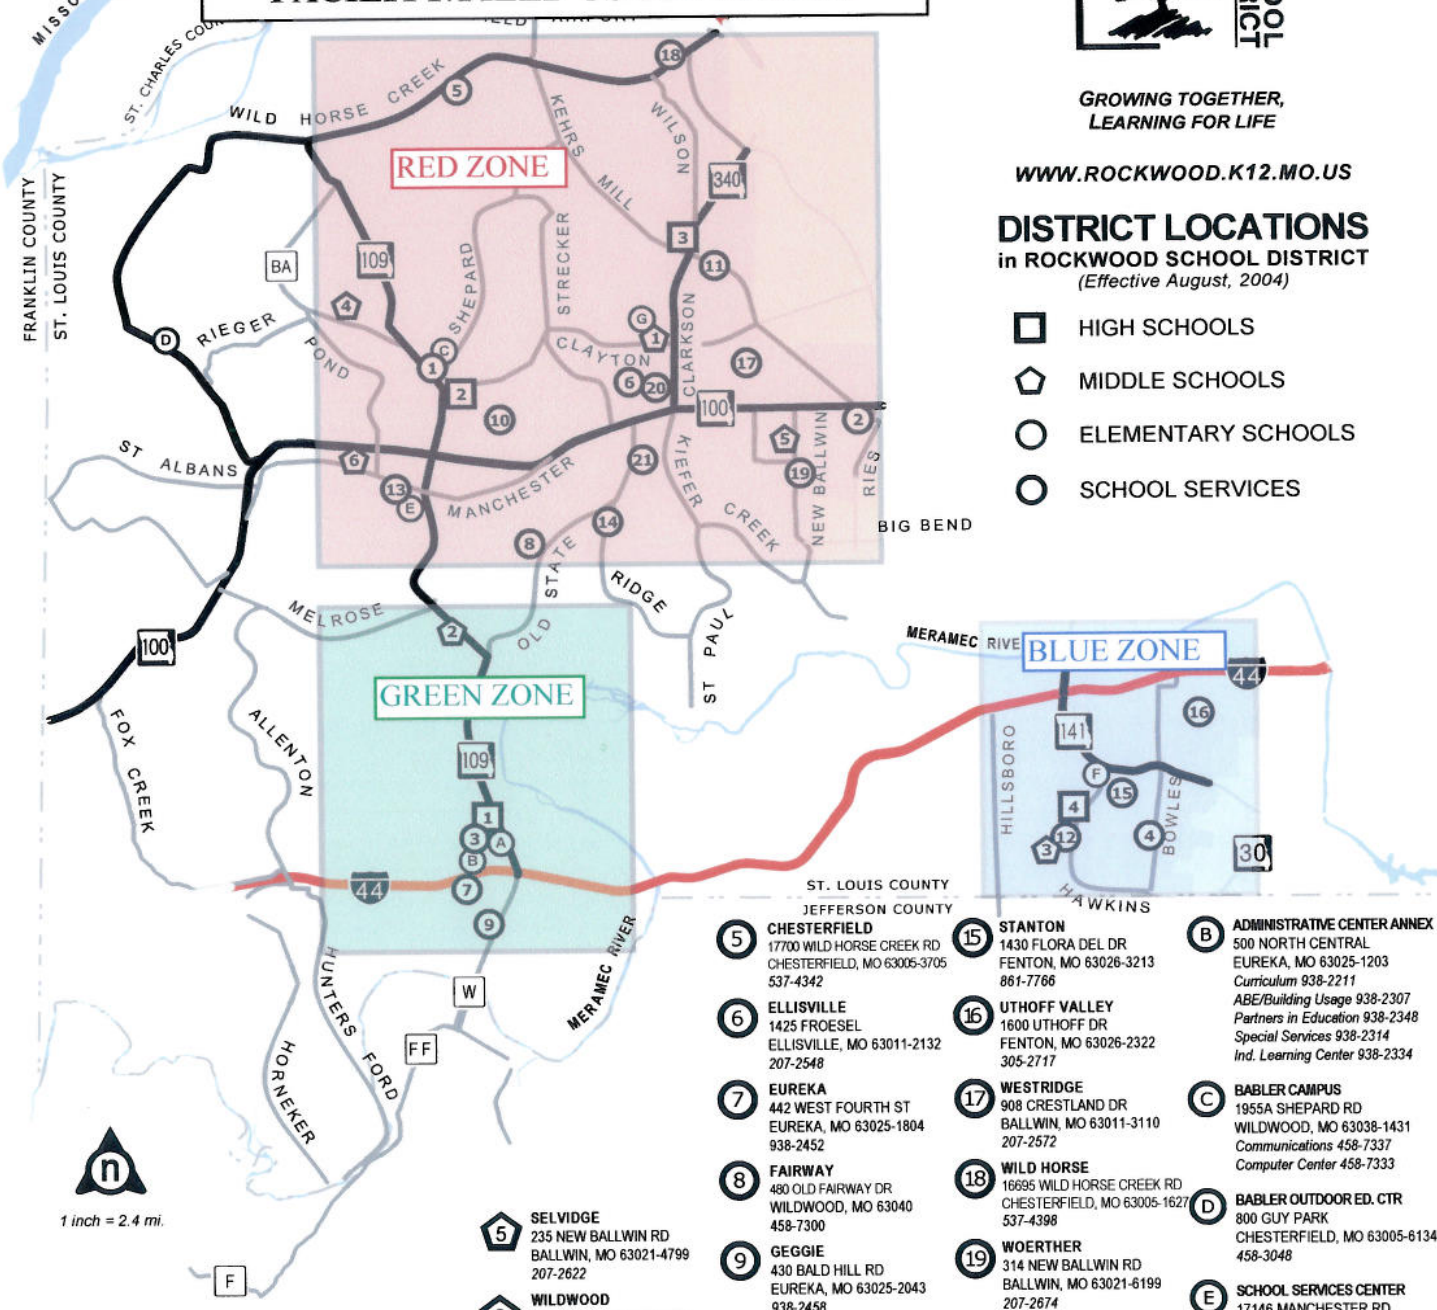

FACILITY/FIELD USAGE ZONE MAP

CALL 636-938-2303 FOR UP-TO-DATE FACILITY/FIELD USAGE STATUS

GROWING TOGETHER,
LEARNING FOR LIFE

WWW.ROCKWOOD.K12.MO.US

DISTRICT LOCATIONS in ROCKWOOD SCHOOL DISTRICT (Effective August, 2004)

- HIGH SCHOOLS
- MIDDLE SCHOOLS
- ELEMENTARY SCHOOLS
- SCHOOL SERVICES

1 inch = 2.4 mi.

HIGH SCHOOLS (9-12)

- **1** EUREKA
  4525 HIGHWAY 109
  EUREKA, MO 63025-1248
  938-2400
- **2** LAFAYETTE
  17050 CLAYTON RD
  WILDWOOD, MO 63011-1792
  458-7200
- **3** MARQUETTE
  2351 CLARKSON RD
  CHESTERFIELD, MO 63017-7122
  537-4300
- **4** ROCKWOOD SUMMIT
  1780 HAWKINS RD
  FENTON, MO 63026-2650
  861-7700

MIDDLE SCHOOLS (6-8)

- **1** CRESTVIEW
  16025 CLAYTON RD
  ELLISVILLE, MO 63011-2162
  207-2520
- **2** LASALLE SPRINGS
  3300 HIGHWAY 109
  WILDWOOD, MO 63038-2201
  938-2425
- **3** ROCKWOOD SOUTH
  1628 HAWKINS RD
  FENTON, MO 63026-2629
  861-7723
- **4** ROCKWOOD VALLEY
  1220 BABLER PARK DR
  GLENCOE, MO 63038-1311
  458-7324

ELEMENTARY SCHOOLS (K-5)

- **1** BABLER
  1955 SHEPARD RD
  GLENCOE, MO 63038-1431
  458-7328
- **2** BALLWIN
  400 JEFFERSON
  BALLWIN, MO 63021-4925
  207-2533
- **3** BLEVINS
  25 E NORTH ST
  EUREKA, MO 63025-1206
  938-2150
- **4** BOWLES
  501 BOWLES AVE
  FENTON, MO 63026-3820
  305-2736

- **5** CHESTERFIELD
  17700 WILD HORSE CREEK RD
  CHESTERFIELD, MO 63005-3705
  537-4342
- **6** ELLISVILLE
  1425 FROESEL
  ELLISVILLE, MO 63011-2132
  207-2548
- **7** EUREKA
  442 WEST FOURTH ST
  EUREKA, MO 63025-1804
  938-2452
- **8** FAIRWAY
  480 OLD FAIRWAY DR
  WILDWOOD, MO 63040
  458-7300
- **9** GEGGIE
  430 BALD HILL RD
  EUREKA, MO 63025-2043
  938-2458
- **10** GREEN PINES
  16543 GREEN PINES DR
  ELLISVILLE, MO 63011-1869
  458-7255
- **11** KEHRS MILL
  2650 KEHRS MILL RD
  CHESTERFIELD, MO 63017-7322
  537-4359
- **12** KELLISON
  1626 HAWKINS RD
  FENTON, MO 63026-2600
  861-7760
- **13** POND
  17200 MANCHESTER RD
  GROVER, MO 63040-1000
  458-7264
- **14** RIDGE MEADOWS
  777 RIDGE RD
  ELLISVILLE, MO 63021-5956
  207-2661

- **15** STANTON
  1430 FLORA DEL DR
  FENTON, MO 63026-3213
  861-7766
- **16** UTHOFF VALLEY
  1600 UTHOFF DR
  FENTON, MO 63026-2322
  305-2717
- **17** WESTRIDGE
  908 CRESTLAND DR
  BALLWIN, MO 63011-3110
  207-2572
- **18** WILD HORSE
  16695 WILD HORSE CREEK RD
  CHESTERFIELD, MO 63005-1627
  537-4398
- **19** WOERTHER
  314 NEW BALLWIN RD
  BALLWIN, MO 63021-6199
  207-2674
- **20** CENTER FOR CREATIVE LEARNING (gr 1-2)
  1401 FROESEL
  ELLISVILLE, MO 63011-2131
  207-2551
- **21** CENTER FOR CREATIVE LEARNING (K, gr 3-5)
  265 OLD STATE RD
  ELLISVILLE, MO 63021-5912
  207-2579

- **B** ADMINISTRATIVE CENTER ANNEX
  500 NORTH CENTRAL
  EUREKA, MO 63025-1203
  Curriculum 938-2211
  ABE/Building Usage 938-2307
  Partners in Education 938-2348
  Special Services 938-2314
  Ind. Learning Center 938-2334
- **C** BABLER CAMPUS
  1955A SHEPARD RD
  WILDWOOD, MO 63038-1431
  Communications 458-7337
  Computer Center 458-7333
- **D** BABLER OUTDOOR ED. CTR
  800 GUY PARK
  CHESTERFIELD, MO 63005-6134
  458-3048
- **E** SCHOOL SERVICES CENTER
  17146 MANCHESTER RD
  WILDWOOD, MO 63040-1001
  Facilities Services 458-7288
  Food Service 458-7291
  Transportation 458-2044
- **F** EARLY CHILDHOOD - VANDOVER CAMPUS
  1900 HAWKINS RD
  FENTON, MO 63026-2786
  School Age Adv. Club 861-7768
  Early Childhood Ed. 861-7772

SCHOOL SERVICES

- **A** ADMINISTRATIVE CENTER
  111 EAST NORTH STREET
  EUREKA, MO 63025-1229
  938-2200
  Community Education 938-2302
- **G** EARLY CHILDHOOD - CLARKSON VALLEY
  2730 VALLEY RD
  CHESTERFIELD, MO 63005-6920
  207-2600

ALL AREA CODES ARE (636)